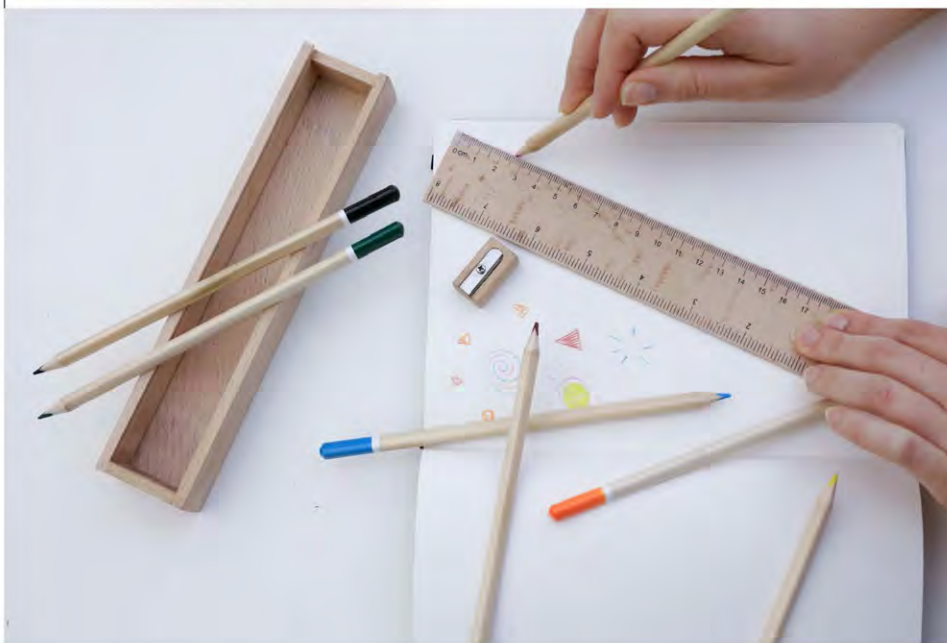

DOODLE BOX

Feel the nostalgia of school days past as you slide the handsome storage box open and reveal a set of vibrant colored pencil and sturdy ruler. Perfect for travel or as an accent for your work or home office. Triangular shape of pencils is great for grip and won't roll off desks!

1. **Includes:**
2. Wood Box
   - 12 colored pencils
   - Ruler with standard and metric units
   - Pencil sharpener

Designed by: KDT
Materials: Beechwood box, poplar wood pencils

Product Dimensions:
8.2" x 1.7" x 1.1" / 20,9 x 4,3 x 2,9 cm

Package Dimensions:
8.2" x 1.7" x 1.1" / 20,9 x 4,3 x 2,9 cm

Packaging: Sticker
Sold per 20

*the -eu code applies for Europe only