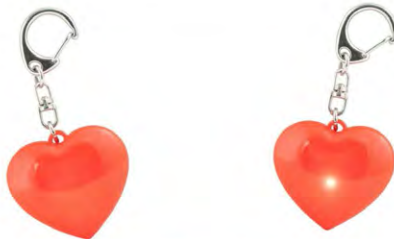

KIKKERLAND®

HEARTBEAT LIGHT-UP KEYRING

Give your heart as a gift with this blushing heart key ring. Made of soft TPU plastic, a gentle press will cause the heart to beat with a soft steady LED pulse. Remember that you're loved with the push of a button.

Designed by: KDT
Materials: TPU, electronic components, LED, zinc alloy
Product Dimensions: 3.5" x 1.7" x 0.6" / 8,8 x 4,2 x 1,5 cm
Package Dimensions: 4" x 2.4" x 1.4" / 10,4 x 6,5 x 3,5 cm
CDU: 8.66" x 7.16" x 6.37" / 22 x 18,2 x 16,2 cm
Package: carded / CDU
Sold per 18

*the -eu code applies for Europe only