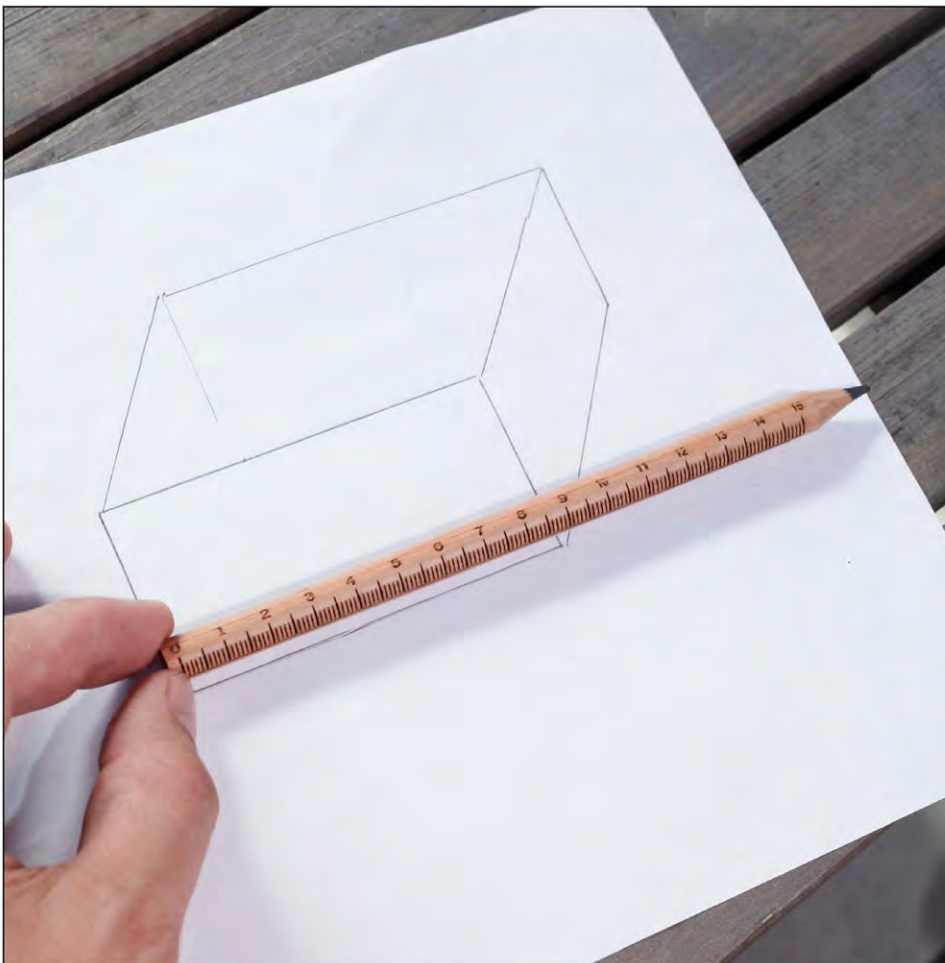

ICE CREAM SONG* & FOUR SEASONS MUSIC BOXES

Original crank hand musical movement. Hold down on wood or glass and turn the crank. Screws included.

* Classic song played by ice cream trucks.

Materials: steel, MDF

Product Dimensions:
3.5" x 1.5" x 1" / 8,9 x 3,8 x 2,5 cm

Package Dimensions:
3.5" x 1.5" x 1" / 8,9 x 3,8 x 2,5 cm

Packaging: color window box and exposed crank so music box can be played in the box. Sold per 6

1255 (Four Seasons)

1256 (Ice Cream Song)

*the -eu code applies for Europe only