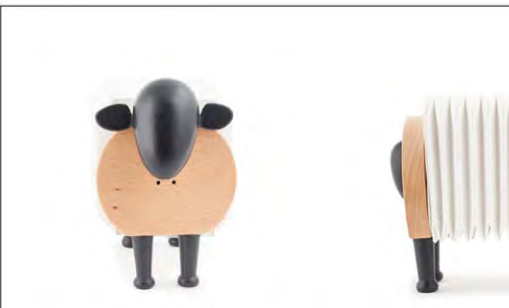

PRICE: ¥3,200
LOT: -----

KIKKERLAND®