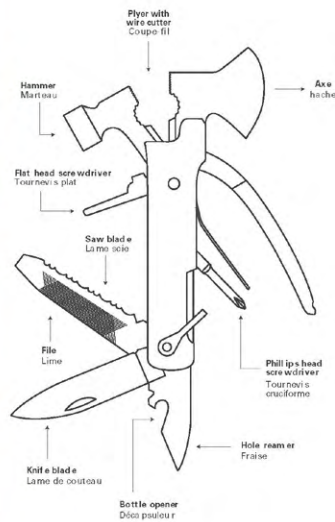

KIKKERLAND

AXE MULTITOOL

From chopping wood to doing household repairs you'll be prepared for anything with this durable axe multi-tool. Tools lock securely when fully extended.

Designed by: KDT
Materials: Beechwood, tool steel
Product Dimensions: 5.7" x 3" x 5" / 14,5 x 7,6 x 2,2 cm
Package Dimensions: 8.5" x 4.1" x 0.5" / 21,6 x 10,4 x 2,4 cm
Packaging: color box with window
Sold per 6

*the -eu code applies for Europe only