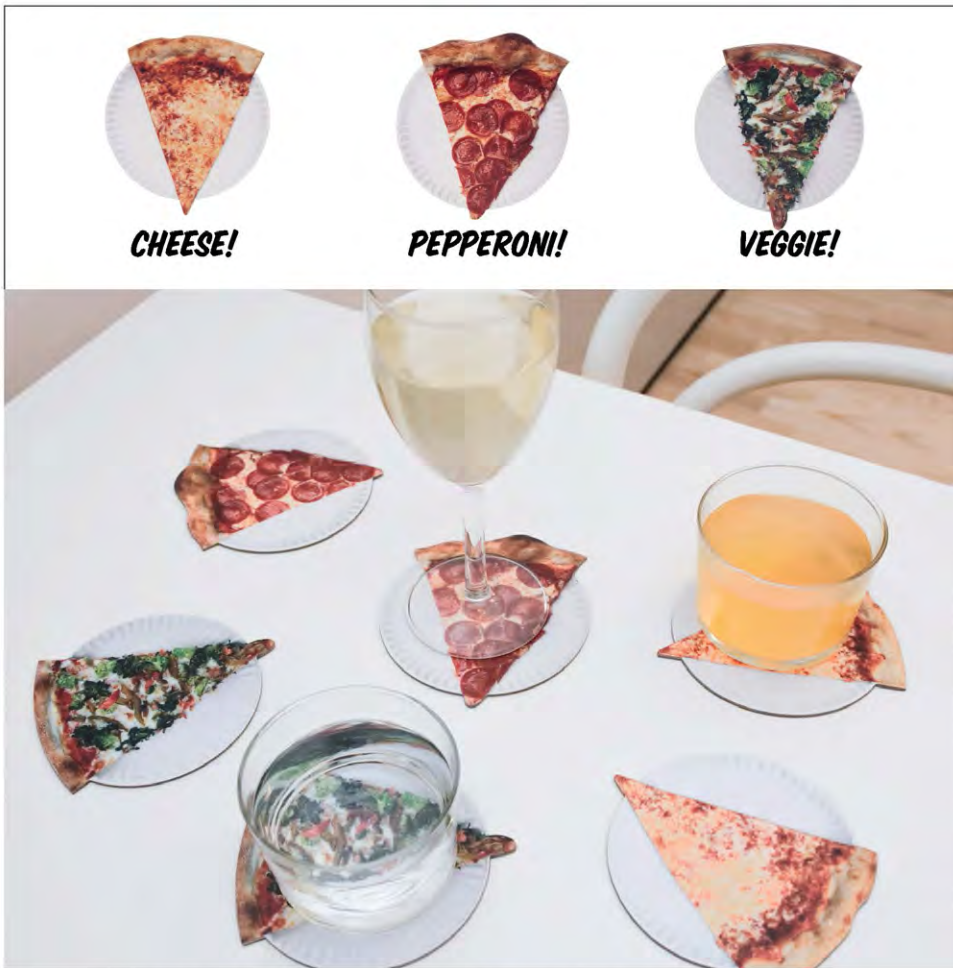

PRICE: ¥650

LOT: 12pcs

KIKKERLAND®

PIZZA COASTERS

Turn every party into a pizza party with these delicious pizza coasters. Comes in three flavors: pepperoni, cheese and veggie. Set of 12.

Design by: Steph Mantis
Materials: Cardboard
Product Dimensions: 4.6" x 3.5" x 0.08" / 11,6 x 8,9 x 0,2 cm
Package Dimensions: 4.6" x 4.1" x 1" / 11,7 x 10,5 x 2,6 cm
Packaging: PET box with insert
Sold per 12

*the -eu code applies for Europe only