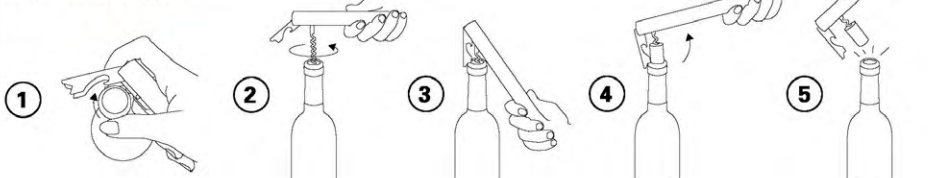

HOW IT WORKS

*the -eu code applies for Europe only