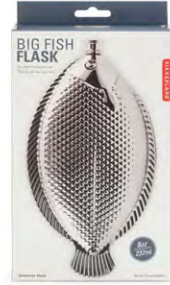

KIKKERLAND®

BIG FISH FLASK

There's nothing fishy about this 8 ounce flask except for its shape. This unique fish design makes this stainless steel flask a nifty way to store spirits.

Design by: FormNation
Materials: stainless steel
Product Dimensions: 3.9" x 4.7" x 1" / 22.5 x 12 x 2.5 cm
Package Dimensions: 8.5" x 5.1" x 1.4" / 21.6 x 13 x 3.5 cm
Packaging: color box
Sold per 6

BA65

*the -eu code applies for Europe only